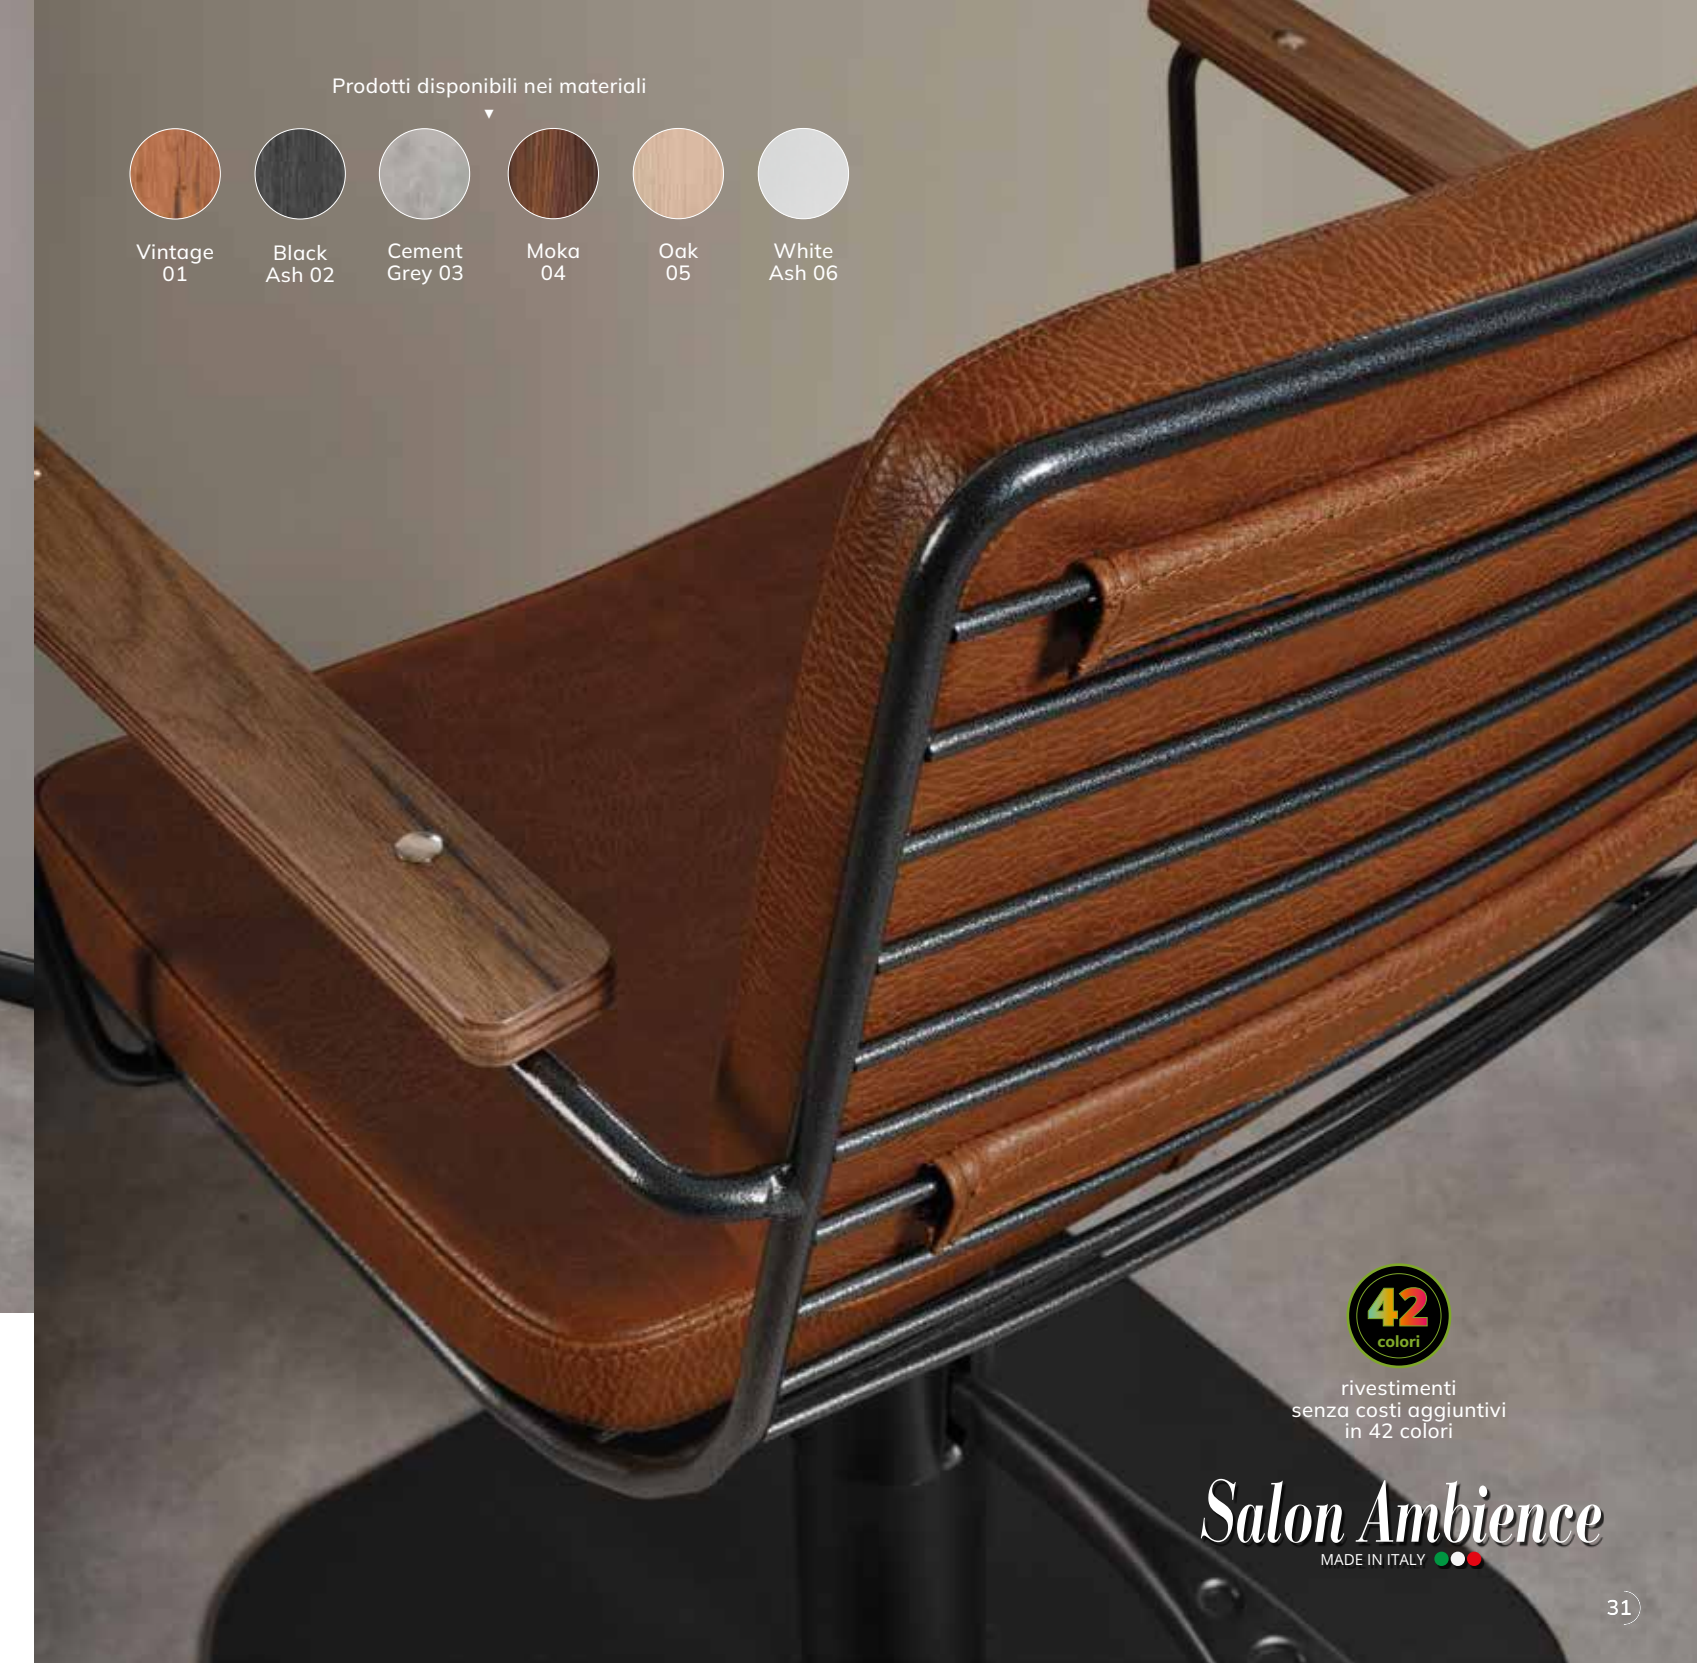

42
colori

rivestimenti
senza costi aggiuntivi
in 42 colori

Salon Ambience
MADE IN ITALY