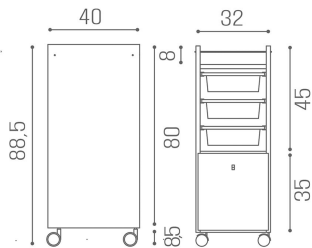

Salon Ambience

100% MADE IN ITALY

Via Lazzaretti 12 - 42122 - Reggio Emilia - Italy

Salon Ambience Italia - +39 0522 276740

International Sales - +39 0522 276755

Numero verde - 800 144552

Fax - +39 0522 276767

E-mail: info@salonambience.com

<https://www.facebook.com/salonambiencegroup>

<https://www.instagram.com/salonambiencegroup/>

<https://www.youtube.com/channel/UCqTdWM-4_65Tr0Jul82kSCQ>