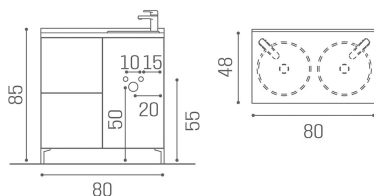

Salon Ambience

100% MADE IN ITALY

IN PHOTO MATERIAL: VINTAGE 01

Le immagini sono fornite al solo scopo illustrativo e non costituiscono elemento contrattuale

Wall System: Hairdressing cabinets for washarea

Rigorous style, compositional flexibility and particular attention to the aspects of using contemporary backwash cabinets: Wall System furnishes prestigious salons with the typical attention to detail found in a Salon Ambience product. Wall System is available with a inox basin and tap placed on the surface, the top is rounded and waterproof, and the shiny aluminium feet add a lightness to the composition. In addition, the Wall System front is available in various materials at no additional cost.

ARTICOLI

WS/036 Wall System, 80 cm backwash cabinet with doors

WS/038 Wall System, 80 cm backwash cabinet with doors

WS/042 Wall System, 80 cm backwash cabinet

WS/082 Wall System, 80 cm backwash cabinet with doors and basin on the right

WS/083 Wall System, 80 cm backwash cabinet with doors and basin on the left

WS/037 Wall System, 120 cm backwash cabinet with doors

WS/040 Wall System, 120 cm backwash cabinet with doors and drawers on the right

WS/041 Wall System, 120 cm backwash cabinet with doors and drawers on the left

WS/043 Wall System, 120 cm backwash cabinet

WS/084 Wall System, 120 cm backwash cabinet with doors, drawers and basin on the right

WS/085 Wall System, 120 cm backwash cabinet with doors, drawers and basin on the left

WS/030 Wall System, column backwash unit with right doors

WS/031 Wall System, column backwash unit with left doors

MATERIALS

Structure in white ash melamine

Feet in polished aluminum

Possible sink and mixer in stainless steel

Front available in the following materials: