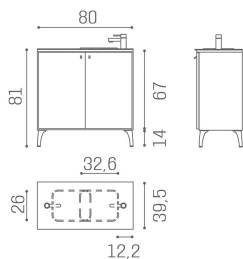

Service Centre: Hairdressing cabinets for wash area

With the Service Centre backwash unit, every wash becomes a smooth and organised operation. Thanks to its functional design and large storage spaces, you can have everything you need within reach. Choose the size that best suits your salon and optimise your workspace.

ARTICOLI

WO/138 Service Centre, 80 cm backwash unit with basin on the right and drainpipe

WO/139 Service Centre, 80 cm backwash unit with basin on the left and drainpipe

WO/140 Service Centre, 80 cm backwash unit with aluminium feet

WO/141 Service Centre, 80 cm backwash unit with basin on the right and aluminium feet

WO/142 Service Centre, 80 cm backwash unit with basin on the left and aluminium feet

WO/146 Service Centre, 80 cm backwash wall unit

WO/147 Service Centre, 80 cm backwash wall unit with doors

WO/143 Service Centre, 120 cm backwash unit with aluminium feet

WO/144 Service Centre, 120 cm backwash unit with basin on the right and aluminium feet

WO/145 Service Centre, 120 cm backwash unit with basin on the left and aluminium feet

WO/148 Service Centre, 120 cm backwash unit

WO/149 Service Centre, 120 cm backwash unit with doors

MATERIALS

Stainless steel sink

Chrome drains

Laminate top with tempered glass

Painted steel metal structure

Finishes available in the following materials: