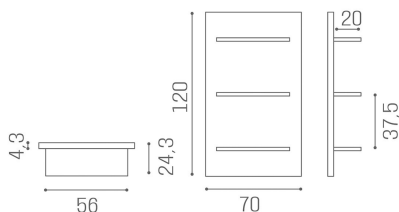

All Salon Ambience products are available in a wide choice of colours at no extra cost!