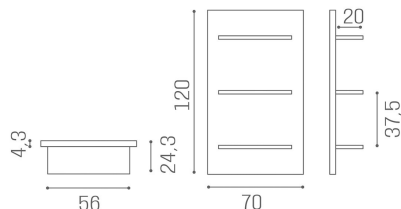

MATERIALI

Pannello tappezzato

Illuminazione LED

Ripiani disponibili nei seguenti materiali:

Tutti i prodotti Salon Ambience sono disponibili in una vasta scelta di colori senza costi aggiuntivi!