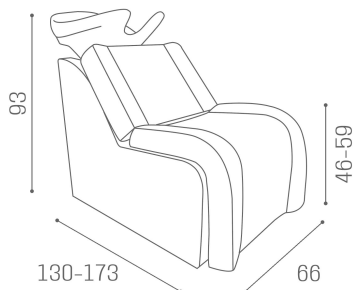

Paradise: Waschsessel

Increase your customers' satisfaction with Paradise, the shampoo unit that combines functionality and design, transforming a simple moment of care into a true wellness ritual. The lymphatic drainage massage system, designed to stimulate circulation and reduce muscle tension, will make every treatment an unforgettable moment. The ergonomic chaise longue, fully adjustable, adapts to every body type, ensuring maximum comfort. Choose from a wide range of upholstery at no additional cost and customize Paradise to match the style of your salon!

Foot pedal included.

ARTICOLI

WU/900/B Paradise, shampoo unit with chaise longue, total body massage (back and legs) and white basin

WU/900/M Paradise, shampoo unit with chaise longue, total body massage (back and legs) and matt black basin

WU/900/N Paradise, shampoo unit with chaise longue, total body massage (back and legs) and black basin

WU/901/B Paradise, shampoo unit with chaise longue, back lumbar massage and white basin

WU/901/M Paradise, shampoo unit with chaise longue, back lumbar massage and matt black basin

WU/901/N Paradise, shampoo unit with chaise longue, back lumbar massage and black basin

WU/902/B Paradise, shampoo unit with chaise longue and white basin

WU/902/M Paradise, wash unit with chaise longue and matt black basin

WU/902/N Paradise, wash unit with chaise longue and black basin

ABMESSUNGEN

Ceramic basin, mixer and shower with anti-drip system
Internal structure in metal, wood and foam.
Skai® upholstery.

Alle Salon Ambience Produkte sind in einer großen Farbauswahl ohne Aufpreis erhältlich!