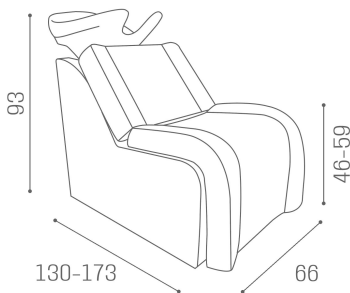

Paradise: Waschsessel

Increase your customers' satisfaction with Paradise, the shampoo unit that combines functionality and design, transforming a simple moment of care into a true wellness ritual. The lymphatic drainage massage system, designed to stimulate circulation and reduce muscle tension, will make every treatment an unforgettable moment. The ergonomic chaise longue, fully adjustable, adapts to every body type, ensuring maximum comfort. Choose from a wide range of upholstery at no additional cost and customize Paradise to match the style of your salon!

Foot pedal included.

ARTICOLI

WU/900/B Paradise, shampoo unit with chaise longue, total body massage (back and legs) and white basin

WU/900/M Paradise, shampoo unit with chaise longue, total body massage (back and legs) and matt black basin

WU/900/N Paradise, shampoo unit with chaise longue, total body massage (back and legs) and black basin

WU/901/B Paradise, shampoo unit with chaise longue, back lumbar massage and white basin

WU/901/M Paradise, shampoo unit with chaise longue, back lumbar massage and matt black basin

WU/901/N Paradise, shampoo unit with chaise longue, back lumbar massage and black basin

WU/902/B Paradise, shampoo unit with chaise longue and white basin

WU/902/M Paradise, wash unit with chaise longue and matt black basin

WU/902/N Paradise, wash unit with chaise longue and black basin

ABMESSUNGEN

Ceramic basin, mixer and shower with anti-drip system

Internal structure in metal, wood and foam.

Skai® upholstery.

Alle Salon Ambience Produkte sind in einer großen Farbauswahl ohne Aufpreis erhältlich!