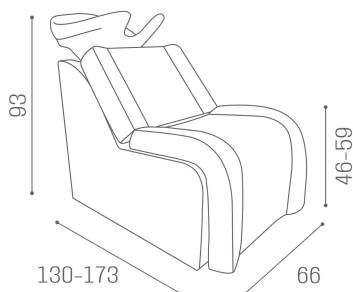

Paradise: Wash unit for hairdresser

Increase your customers' satisfaction with Paradise, the shampoo unit that combines functionality and design, transforming a simple moment of care into a true wellness ritual. The lymphatic drainage massage system, designed to stimulate circulation and reduce muscle tension, will make every treatment an unforgettable moment. The ergonomic chaise longue, fully adjustable, adapts to every body type, ensuring maximum comfort. Choose from a wide range of upholstery at no additional cost and customize Paradise to match the style of your salon!

Foot pedal included.

ARTICOLI

WU/900/B Paradise, shampoo unit with chaise longue, total body massage (back and legs) and white basin

WU/900/M Paradise, shampoo unit with chaise longue, total body massage (back and legs) and matt black basin

WU/900/N Paradise, shampoo unit with chaise longue, total body massage (back and legs) and black basin

WU/901/B Paradise, shampoo unit with chaise longue, back lumbar massage and white basin

WU/901/M Paradise, shampoo unit with chaise longue, back lumbar massage and matt black basin

WU/901/N Paradise, shampoo unit with chaise longue, back lumbar massage and black basin

WU/902/B Paradise, shampoo unit with chaise longue and white basin

WU/902/M Paradise, wash unit with chaise longue and matt black basin

WU/902/N Paradise, wash unit with chaise longue and black basin

MATERIALS

Ceramic basin, mixer and shower with anti-drip system

Internal structure in metal, wood and foam.

Skai® upholstery.

All Salon Ambience products are available in a wide choice of colours at no extra cost!