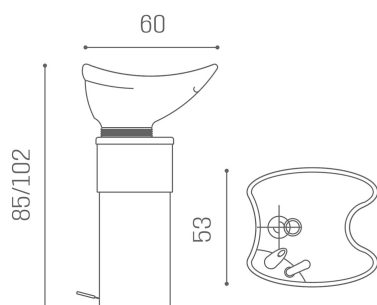

## Column+: Hairdressing shampoo units accessory

Washing column, with adjustable height. The pressure of the pedal neutralises the weight of the basin, allowing the operator to manually position it in height. Tilting ceramic basin allowing to adjust the inclination for more comfort.

### ARTICOLI

**WU/065/B White basin**

WU/065/N Black basin

WU/065/B

*Le immagini sono fornite al solo scopo illustrativo e non costituiscono elemento contrattuale*