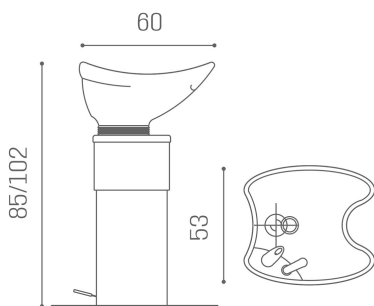

Salon Ambience

100% MADE IN ITALY 

Column+: Hairdressing shampoo units accessory

Washing column, with adjustable height. The pressure of the pedal neutralises the weight of the basin, allowing the operator to manually position it in height. Tilting ceramic basin allowing to adjust the inclination for more comfort.

ARTICOLI

WU/065/B White basin

WU/065/N Black basin

WU/065/B

Le immagini sono fornite al solo scopo illustrativo e non costituiscono elemento contrattuale

Salon Ambience

100% MADE IN ITALY 

Via Lazzaretti 12 - 42122 - Reggio Emilia - Italy