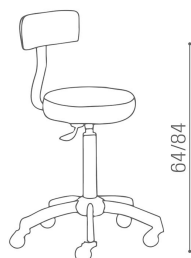

MATERIALS

Plastic base and column with wheels

Chromed base and column with professional wheels

Seat in formed wood, foam and skai®

IN PHOTO COLOUR: COGNAC N5

Le immagini sono fornite al solo scopo illustrativo e non costituiscono elemento contrattuale