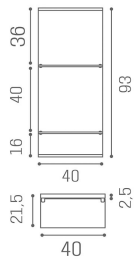

MATERIALS

Glass shelves

LED lighting

Available in the following materials:

IN PHOTO MATERIAL: VINTAGE 01

Le immagini sono fornite al solo scopo illustrativo e non costituiscono elemento contrattuale