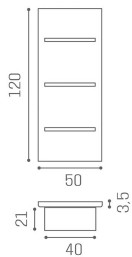

MATERIALS

Padded wood panel covered in Sky.
White wood shelves.

IN PHOTO COLOUR: VINTAGE ASH G4

Le immagini sono fornite al solo scopo illustrativo e non costituiscono elemento contrattuale