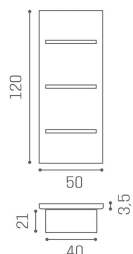

MATERIALS

Padded wood panel covered in Sky.
White wood shelves.

IN PHOTO COLOUR: VINTAGE ASH G4

Le immagini sono fornite al solo scopo illustrativo e non costituiscono elemento contrattuale