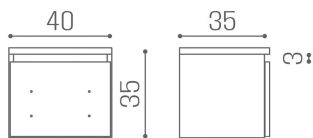

Salon Ambience

100% MADE IN ITALY   

Bridge: Hairdressing cabinet

The Bridge wall-mounted cabinet with one drawer is a valuable ally for professionals. Designed to house the electrical outlet inside and featuring a lowered front panel that allows the hairdryer cable to pass through, Bridge combines practicality and functionality.

Available in different materials at no additional cost.

ARTICOLI

MC/089 Bridge, wall cabinet with one drawer

MATERIALS

Structure available in the following materials:

IN PHOTO MATERIAL: VINTAGE 01

Le immagini sono fornite al solo scopo illustrativo e non costituiscono elemento contrattuale