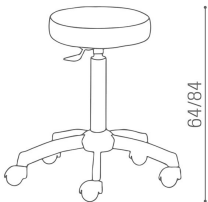

MATERIALS

Plastic base and column with wheels
Chromed base and column with professional wheels
Seat in formed wood, foam and skai®

IN PHOTO COLOUR: RED PEARL P8

Le immagini sono fornite al solo scopo illustrativo e non costituiscono elemento contrattuale