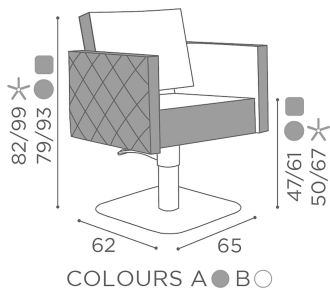

Colours: A ☐ B ☐

All Salon Ambience products are available in a wide choice of colours at no extra cost!

Square+: Hairdressing chair

The Plus version of the Square chair is certainly very impressive, embellished with elegant quilting on the armrests and on the back of the backrest, for an extremely classy lounge!

ARTICOLI

All Salon Ambience chairs are available in three bases (star, round and square), with swivel column or hydraulic pump with brake. The pump is 100% Made in Italy and is guaranteed for 5 years!

All Salon Ambience chairs are now also available with a star, round or square black base.

CH/100-1 Square+, chair with star base and swivel column

CH/100-1/R Square+, chair with round base and swivel column

CH/100-1/S Square+, chair with square base and swivel column

CH/100-4 Square+, chair with star base and pump with brake

CH/100-4/R Square+, chair with round base and pump with brake

CH/100-4/S Square+, chair with square base and pump with brake

CH/100-4N Square+, chair with black star base and pump with brake

CH/100-4/RN Square+, chair with black round base and pump with brake

CH/100-4/SN Square+, chair with black round base and pump with brake

CH/101-4 Square+, reclining chair with star base and pump with brake

CH/101-4/R Square+, reclining chair with round base and pump with brake

CH/101-4/S Square+, reclining chair with square base and pump with brake

CH/101-44 Square+, reclining chair with star base, pump with brake and wheels

MATERIALS

Internal structure in wood and foam

Skai® upholstery