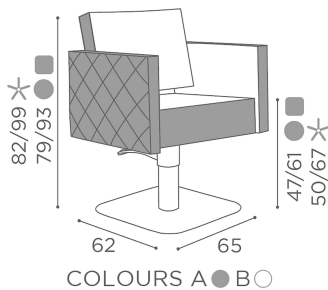

Colours: A ☐ B ☐

All Salon Ambience products are available in a wide choice of colours at no extra cost!

Square+: Hairdressing chair

The Plus version of the Square chair is certainly very impressive, embellished with elegant quilting on the armrests and on the back of the backrest, for an extremely classy lounge!

ARTICOLI

All Salon Ambience chairs are available in three bases (star, round and square), with swivel column or hydraulic pump with brake. The pump is 100% Made in Italy and is guaranteed for 5 years!

All Salon Ambience chairs are now also available with a star, round or square black base.

CH/100-1 Square+, chair with star base and swivel column

CH/100-1/R Square+, chair with round base and swivel column

CH/100-1/S Square+, chair with square base and swivel column

CH/100-4 Square+, chair with star base and pump with brake

CH/100-4/R Square+, chair with round base and pump with brake

CH/100-4/S Square+, chair with square base and pump with brake

CH/100-4N Square+, chair with black star base and pump with brake

CH/100-4/RN Square+, chair with black round base and pump with brake

CH/100-4/SN Square+, chair with black round base and pump with brake

CH/101-4 Square+, reclining chair with star base and pump with brake

CH/101-4/R Square+, reclining chair with round base and pump with brake

CH/101-4/S Square+, reclining chair with square base and pump with brake

CH/101-44 Square+, reclining chair with star base, pump with brake and wheels

MATERIALS

Internal structure in wood and foam

Skai® upholstery