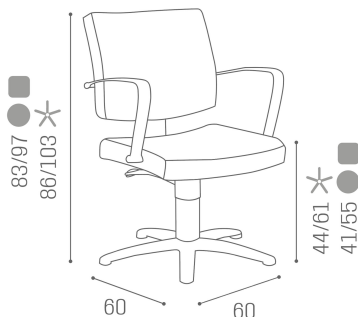

Salon Ambience

100% MADE IN ITALY   

Hannah: Hairdressing chair

IN PHOTO COLOUR: VINTAGE GREY K1

Le immagini sono fornite al solo scopo illustrativo e non costituiscono elemento contrattuale

Colour:

All Salon Ambience products are available in a wide choice of colours at no extra cost!