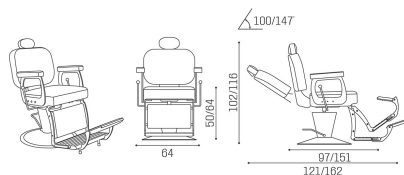

Colore: ☐

Alle Salon Ambience Produkte sind in einer großen Farbauswahl ohne Aufpreis erhältlich!

Elite, der Barberstuhl von Salon Ambience, wurde geboren, um zu überraschen. Ein zeitloser Stil, der klassisches Design mit neuen Funktionen und Anwendungen kombiniert, um die aktuellen Bedürfnisse moderner Barber Shops zu erfüllen. Kompakt in der Größe, aber großzügig in der Leistung, ist er extrem vielseitig: Es geht weit über das traditionelle Friseurhandwerk hinaus und überschreitet neue Grenzen der neuesten Men's Beauty-Trends. Die verstellbare Rückenlehne lässt sich um bis zu 147 Grad neigen und erreicht eine nahezu vollständige horizontale Position, perfekt für die Gesichtspflege von Männern. Erstaunlichen Komfort garantieren die praktische zusätzliche Fußstütze (die im geschlossenen Zustand zu einer bequemen Beinstütze wird) sowie die verstellbare und kippbare Kopfstütze und die gepolsterten Armlehnen. Der Stil des Elite wird durch die verchromten Metalldetails verstärkt, die einen zusätzlichen Hauch von Raffinesse und Eleganz verleihen und gleichzeitig Zuverlässigkeit und Haltbarkeit im Laufe der Zeit garantieren. Elite ist auch in der Plus-Version mit einer raffinierten Verarbeitung der Polsterung erhältlich, angereichert mit eleganten Kreuznähten.

ARTICOLI

SH/267-6 Elite, barber chair

SH/267-6/EL Elite, barber chair with electric base

SH/268-6 Elite, barber chair with leg rest

SH/268-6/EL Elite, barber chair with electric base and leg rest

ABMESSUNGEN

Internal structure in metal, wood and foam

Skai® upholstery

Details in chromed metal

Stainless steel disc base

Alle Salon Ambience Produkte sind in einer großen Farbauswahl ohne Aufpreis erhältlich!