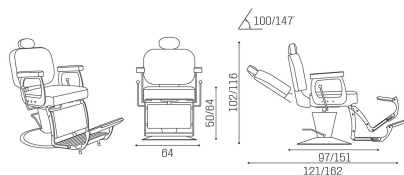

Salon Ambience

100% MADE IN ITALY 

IN PHOTO COLOUR: VINTAGE WINE K7

Le immagini sono fornite al solo scopo illustrativo e non costituiscono elemento contrattuale

Elite: Barber chair for hairdresser

Elite, the Salon Ambience barber chair, was born to amaze. A timeless style of chair that combines classic design with new features and applications to meet the current needs of modern Barber Shops. Compact in size but generous in performance, it is extremely versatile: it goes far beyond traditional barbering, crossing new boundaries of the latest Men's Beauty trends. The reclining backrest, in fact, tilts up to 147 degrees, reaching a near complete horizontal position, perfect for Men's Face Care. Amazing comfort is guaranteed by the practical additional footrest (which when closed becomes a comfortable leg rest) and also by the adjustable and tilting headrest and the padded armrests. The style of Elite is enhanced by the chromed metal details giving an extra touch of sophistication and elegance while offering the guarantee of reliability and durability over time. Elite is also available in the plus version with a refined workmanship of the upholstery, enriched with elegant cross-stitching finishes.

ARTICOLI

SH/267-6 Elite, barber chair

SH/267-6/EL Elite, barber chair with electric base

SH/268-6 Elite, barber chair with leg rest

SH/268-6/EL Elite, barber chair with electric base and leg rest

MATERIALS