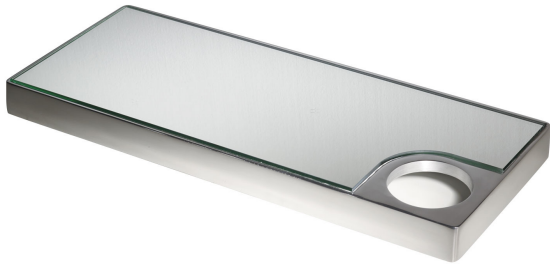

Salon Ambience

100% MADE IN ITALY 

Le immagini sono fornite al solo scopo illustrativo e non costituiscono elemento contrattuale

Rectangular shelf in aluminum + mirror -07: Hairdressing mirror accessory

Sizes: 60x25x4 cm

Suitable for mirrors: Fiji - Lyon - Lyon Island - Lunar - Lunar Island - Space - Treasure

Salon Ambience

100% MADE IN ITALY 

Via Lazzaretti 12 - 42122 - Reggio Emilia - Italy

Salon Ambience Italia - +39 0522 276740