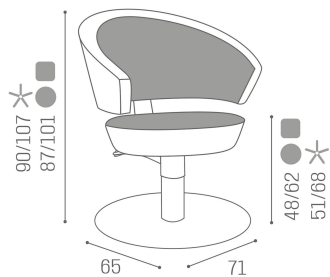

Colours: A ☐ B ☐

All Salon Ambience products are available in a wide choice of colours at no extra cost!

Flute: Hairdressing chair

The Flute styling chair utilises a conical shape to add a touch of style to the work area; expanded polyurethane is used to create the form, with metal framework also found connecting the seat and backrest together. The comfortable backrest also serves as the chair's armrests.

ARTICOLI

All Salon Ambience chairs are available in three bases (star, round and square), with swivel column or hydraulic pump with brake. The pump is 100% Made in Italy and is guaranteed for 5 years!

All Salon Ambience chairs are now also available with a star, round or square black base.

SH/310-1 Flute, chair with star base and swivel column

SH/310-1/R Flute, chair with round base and swivel column

SH/310-1/S Flute, chair with square base and swivel column

SH/310-4 Flute, chair with star base and pump with brake

SH/310-4/R Flute, chair with round base and pump with brake

SH/310-4/S Flute, chair with square base and pump with brake

SH/310-4N Flute, chair with black star base and pump with brake

SH/310-4/RN Flute, chair with black round base and pump with brake

SH/310-4/SN Flute, chair with black round base and pump with brake

MATERIALS

Backrest in metal and foam

Internal structure in wood and foam

Skai® upholstery

All Salon Ambience products are available in a wide choice of colours at no extra cost!