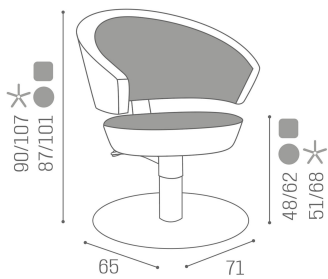

Colours: A ☐ B ☐

All Salon Ambience products are available in a wide choice of colours at no extra cost!

Flute: Hairdressing chair

The Flute styling chair utilises a conical shape to add a touch of style to the work area; expanded polyurethane is used to create the form, with metal framework also found connecting the seat and backrest together. The comfortable backrest also serves as the chair's armrests.

ARTICOLI

All Salon Ambience chairs are available in three bases (star, round and square), with swivel column or hydraulic pump with brake. The pump is 100% Made in Italy and is guaranteed for 5 years!

All Salon Ambience chairs are now also available with a star, round or square black base.

SH/310-1 Flute, chair with star base and swivel column

SH/310-1/R Flute, chair with round base and swivel column

SH/310-1/S Flute, chair with square base and swivel column

SH/310-4 Flute, chair with star base and pump with brake

SH/310-4/R Flute, chair with round base and pump with brake

SH/310-4/S Flute, chair with square base and pump with brake

SH/310-4N Flute, chair with black star base and pump with brake

SH/310-4/RN Flute, chair with black round base and pump with brake

SH/310-4/SN Flute, chair with black round base and pump with brake

MATERIALS

Backrest in metal and foam

Internal structure in wood and foam

Skai® upholstery

All Salon Ambience products are available in a wide choice of colours at no extra cost!