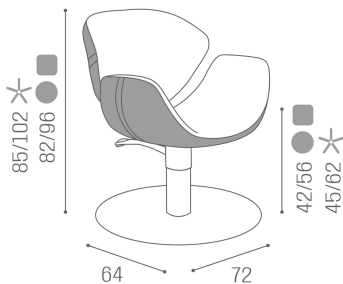

Salon Ambience

100% MADE IN ITALY 

Olimpia: Hairdressing chair

IN PHOTO COLOUR: MULBERRY N4

Le immagini sono fornite al solo scopo illustrativo e non costituiscono elemento contrattuale

Colours: A B

All Salon Ambience products are available in a wide choice of colours at no extra cost!

The Olimpia styling chair takes a curved retro style in a new direction, with incredible results! The seat and backrest of the Olimpia combine curved elements with straighter shapes, creating a chair that is at once soft yet professional. The parallel lines of the seat and backrest tie the two elements together to make an accommodating chair that is also a fresh take on a winning formula!