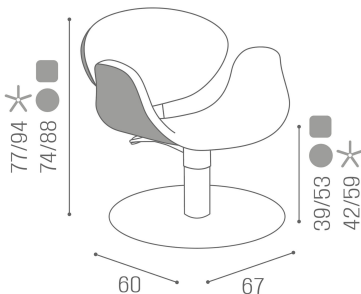

Salon Ambience

100% MADE IN ITALY 

Amber: Hairdressing chair

IN PHOTO COLOUR: BEIGE PEARL P4

Le immagini sono fornite al solo scopo illustrativo e non costituiscono elemento contrattuale

Colours: A B

All Salon Ambience products are available in a wide choice of colours at no extra cost!

The unique form of the Amber styling chair is seen through the curved seat and armrests, created as a single piece, and using subtle lines to accentuate the bold design. The backrest follows this form, again with delicate curves, linking the two sections together perfectly.