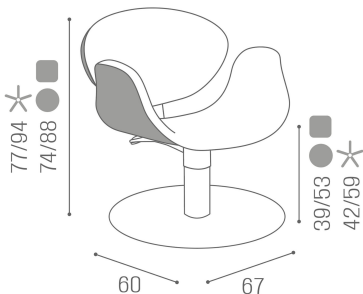

Colours: A ☐ B ☒

All Salon Ambience products are available in a wide choice of colours at no extra cost!

The unique form of the Amber styling chair is seen through the curved seat and armrests, created as a single piece, and using subtle lines to accentuate the bold design. The backrest follows this form, again with delicate curves, linking the two sections together perfectly.

ARTICOLI

All Salon Ambience chairs are available in three bases (star, round and square), with swivel column or hydraulic pump with brake. The pump is 100% Made in Italy and is guaranteed for 5 years!

All Salon Ambience chairs are now also available with a star, round or square black base.

SH/430-1 Amber, chair with star base and swivel column

SH/430-1/R Amber, chair with round base and swivel column

SH/430-1/S Amber, chair with square base and swivel column

SH/430-4 Amber, chair with star base and pump with brake

SH/430-4/R Amber, chair with round base and pump with brake

SH/430-4/S Amber, chair with square base and pump with brake

SH/430-4N Amber, chair with black star base and pump with brake

SH/430-4/RN Amber, chair with black round base and pump with brake

SH/430-4/SN Amber, chair with black round base and pump with brake

SH/431-4 Amber, reclining chair with star base and pump with brake

SH/431-4/R Amber, reclining chair with round base and pump with brake

SH/431-4/S Amber, reclining chair with square base and pump with brake

SH/431-44 Amber, reclining chair with star base, pump with brake and wheels

MATERIALS

Internal structure in wood and foam

Skai® upholstery