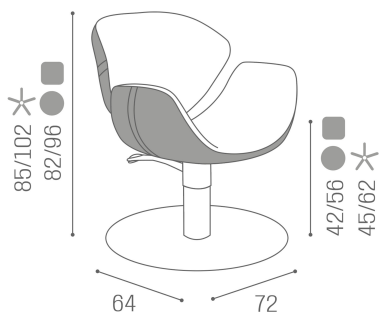

Salon Ambience

100% MADE IN ITALY 

Olimpia reclining: Hairdressing chair

IN PHOTO COLOUR: MULBERRY N4

Le immagini sono fornite al solo scopo illustrativo e non costituiscono elemento contrattuale

The OLIMPIA styling chair takes a curved retro style in a new direction, with incredible results! The seat and backrest of the Olimpia combine curved elements with straighter shapes, creating a chair that is at once soft yet professional. The parallel lines of the seat and backrest tie the two elements together to make an accommodating chair that is also a fresh take on a winning formula! The Olimpia is available in a choice of Skai® Colours, either one or two-tone, at no extra cost. The Olimpia is also available with a reclining mechanism.

ARTICOLI

All Salon Ambience chairs are available in three bases (star, round and square) and with swivel column, gas and pump with brake. The pump is 100% Made in Italy and is guaranteed for 5 years!

CH/091-4 Olimpia chair with star base, pump with brake, reclining
CH/091-4/R Olimpia chair with round base, pump with brake, reclining
CH/091-4/S Olimpia chair with square base, pump with brake, reclining
CH/091-44 Olimpia chair with star base, pump with brake and wheels, reclining