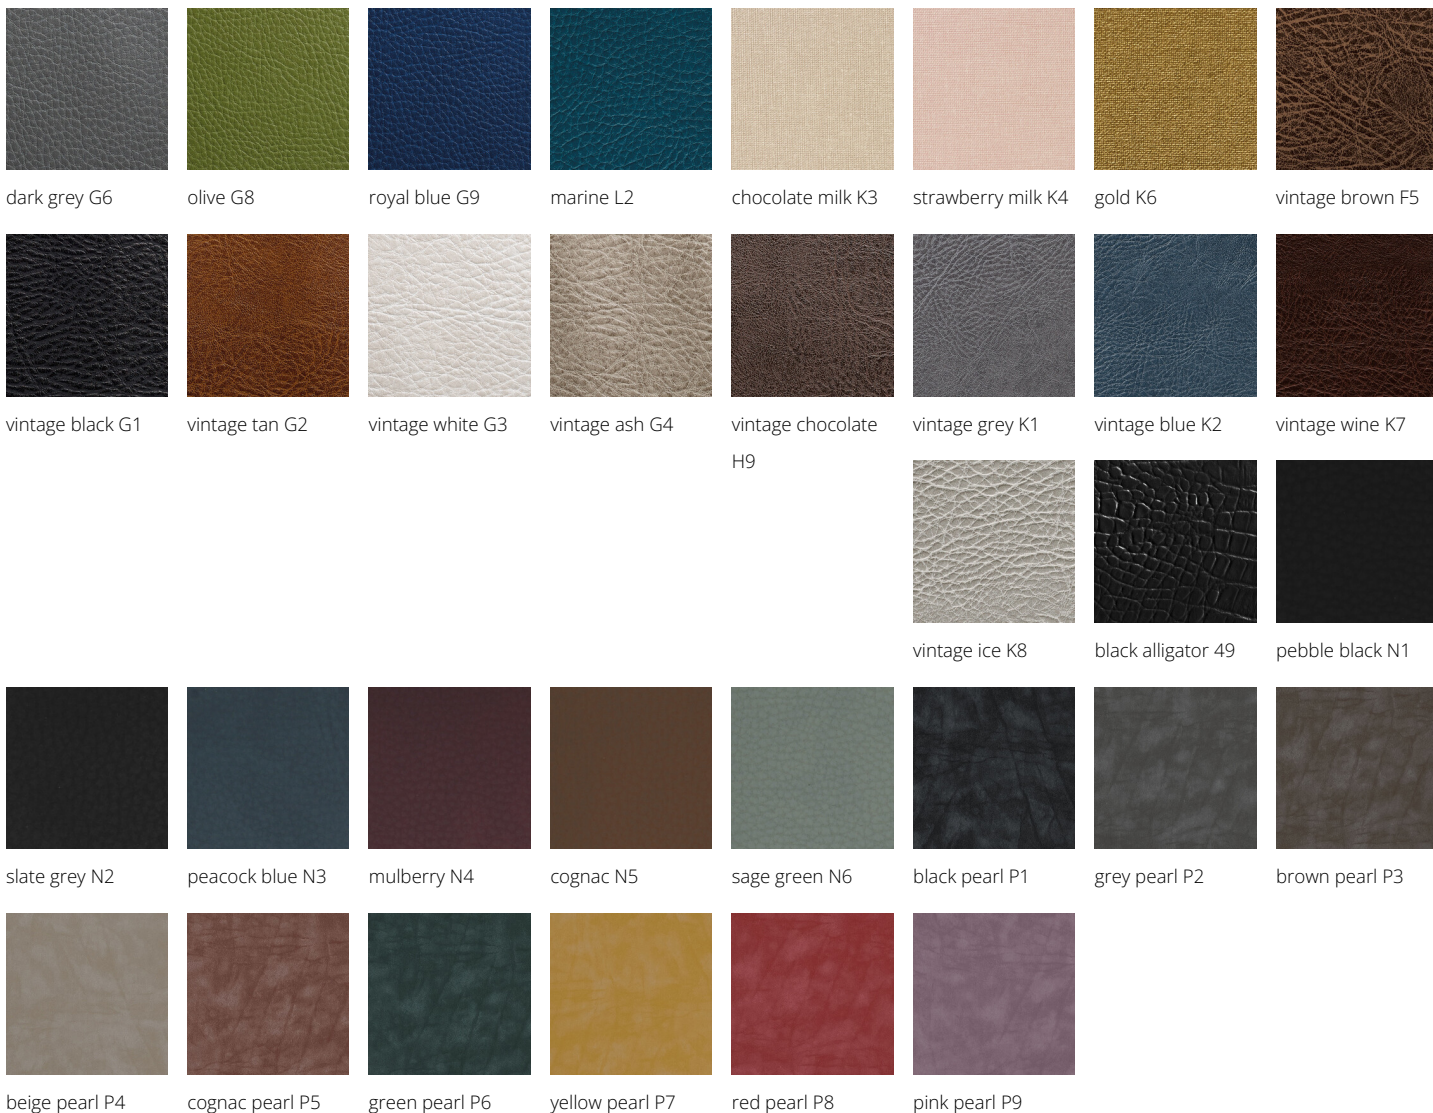

Colours: A B

All Salon Ambience products are available in a wide choice of colours at no extra cost!

All Salon Ambience products are available in a wide choice of colours at no extra cost!

champagne 10

black coffee 59

hot chocolate 60

milk 61

tea 62

cappuccino 63

espresso 64

light grey G5

Salon Ambience

100% MADE IN ITALY 