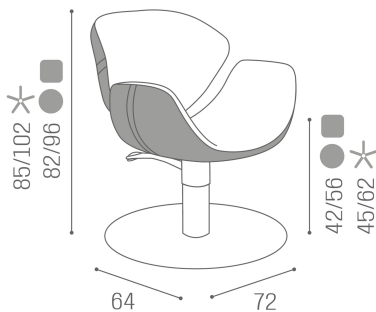

Salon Ambience

100% MADE IN ITALY 

Olimpia Reclining: Hairdressing chair

IN PHOTO COLOUR: MULBERRY N4

Le immagini sono fornite al solo scopo illustrativo e non costituiscono elemento contrattuale

ARTICOLI

All Salon Ambience chairs are available in three bases (star, round and square) and with swivel column, gas and pump with brake. The pump is 100% Made in Italy and is guaranteed for 5 years!

CH/091-4 Olimpia chair with star base, pump with brake, reclining
CH/091-4/R Olimpia chair with round base, pump with brake, reclining
CH/091-4/S Olimpia chair with square base, pump with brake, reclining
CH/091-44 Olimpia chair with star base, pump with brake and wheels, reclining