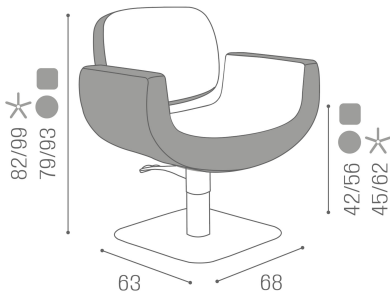

Salon Ambience

100% MADE IN ITALY 

Naomi: Hairdressing chair

IN PHOTO COLOUR: VINTAGE COCOLATE H9

Le immagini sono fornite al solo scopo illustrativo e non costituiscono elemento contrattuale

Colours: A B

All Salon Ambience products are available in a wide choice of colours at no extra cost!