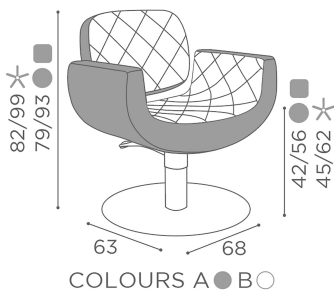

Salon Ambience

100% MADE IN ITALY   

Naomi+: Hairdressing chair

IN PHOTO COLOUR: SAGE GREEN N6

Le immagini sono fornite al solo scopo illustrativo e non costituiscono elemento contrattuale

Colours: A B

All Salon Ambience products are available in a wide choice of colours at no extra cost!

All Salon Ambience chairs are now also available with a star, round or square black base.

CH/170-1 Naomi+, chair with star base and swivel column

CH/170-1/R Naomi+, chair with round base and swivel column