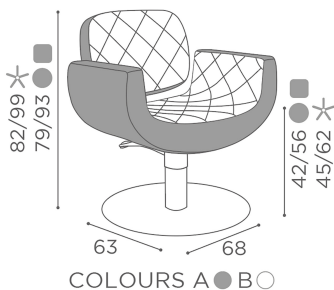

Salon Ambience

100% MADE IN ITALY   

Naomi+: Hairdressing chair

IN PHOTO COLOUR: SAGE GREEN N6

Le immagini sono fornite al solo scopo illustrativo e non costituiscono elemento contrattuale

Colours: A B

All Salon Ambience products are available in a wide choice of colours at no extra cost!

All Salon Ambience chairs are now also available with a star, round or square black base.

CH/170-1 Naomi+, chair with star base and swivel column

CH/170-1/R Naomi+, chair with round base and swivel column