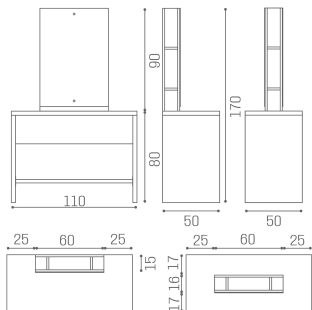

Salon Ambience

100% MADE IN ITALY   

IN PHOTO MATERIAL: WHITE ASH 06

Le immagini sono fornite al solo scopo illustrativo e non costituiscono elemento contrattuale

Brooklyn: Hairdressing mirror

The Brooklyn was born to amaze! The customizable and eye-catching workunit comes with simple and essential shapes of the white ash melamine structure, and is available in four versions: single or double wall mirror, and two or four position island unit. On top of that, the Brooklyn comes with either round or rectangular mirrors. If you are looking for a refined taste, the round mirror is the one for you. If you prefer the pure geometries instead, choose the rectangular mirror, which has plenty of space to store the products.

All Salon Ambience mirrors come with a comfortable footrest included!

ARTICOLI

MI/471 Brooklyn wall unit one place with a rectangular mirror

MI/472 Brooklyn wall unit two-seater with a rectangular mirror

MI/473 Brooklyn island wall unit one seater with rectangular mirror

MI/474 Brooklyn island wall unit four seater with rectangular mirror

MATERIALS

White ash melamine structure

Mirror with safety film

Footrest in stainless steel