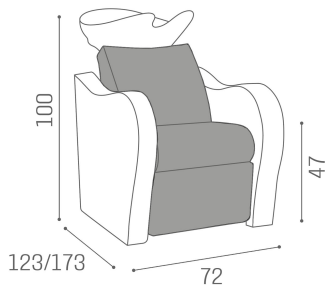

Colours: A ☐ B ☐

All Salon Ambience products are available in a wide choice of colours at no extra cost!

Luxury+: Wash unit for hairdresser

Standard, with electric leg rest, with electric leg rest and Shiatsu massage, the best seller Luxury shampoo unit is available with cross stitching finishes on the back and on the seat, for even more luxury! Luxury+ is coupled with Naomi+ and Elite+ barber chair.

ARTICOLI

WU/310/B Luxury+ shampoo unit with electric legrest, shiatsu massage and white basin

WU/310/M Luxury+ shampoo unit with shiatsu massage, electric leg rest and matt black basin

WU/310/N Luxury+ shampoo unit with electric legrest, shiatsu massage and black basin

WU/311/B Luxury+ shampoo unit with electric legrest and white basin

WU/311/M Luxury+ shampoo unit with electric leg rest and matt black basin

WU/311/N Luxury+ shampoo unit with electric legrest and black basin

WU/312/B Luxury+ shampoo unit basic model with white basin

WU/312/M Luxury+ shampoo unit basic model with matt black basin

WU/312/N Luxury+ shampoo unit basic model with black basin

WU/320/B Luxury+ shampoo unit with electric legrest, shiatsu massage and white basin

WU/320/M Luxury+ shampoo unit with shiatsu massage, electric leg rest and matt black basin

WU/320/N Luxury+ shampoo unit with electric legrest, shiatsu massage and black basin

WU/321/B Luxury+ shampoo unit with electric legrest and white basin

WU/321/M Luxury+ shampoo unit with electric leg rest and matt black basin

WU/321/N Luxury+ shampoo unit with electric legrest and black basin

WU/322/B Luxury+ shampoo unit basic model with white basin

WU/322/M Luxury+ shampoo unit basic model with matt black basin

WU/322/N Luxury+ shampoo unit basic model with black basin

WU/330/B Luxury+ wash unit with electric legrest, shiatsu massage and white basin

WU/330/M Luxury+ wash unit with shiatsu massage, electric leg rest and matt black basin

WU/330/N Luxury+ wash unit with electric legrest, shiatsu massage and black basin

WU/331/B Luxury+ wash unit with electric legrest and white basin

WU/331/M Luxury+ wash unit with electric leg rest and matt black basin

WU/331/N Luxury+ wash unit with electric legrest and black basin