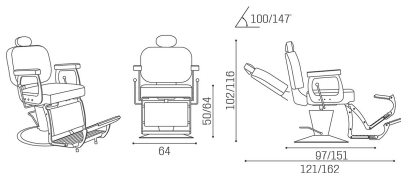

Salon Ambience

100% MADE IN ITALY

Elite+: Barber chair for hairdresser

Elite plus, a more refined version of the barber chair that we have already offered you, embellished with refined upholstery workmanship, finished with elegant rhomboidal stitching!

ARTICOLI

SH/297-6 Elite+, barber chair with cross-stitching finishes

SH/297-6/EL Elite+, barber chair with cross-stitching finishes and electric base

SH/298-6 Elite+, barber chair with cross-stitching finishes and leg rest

SH/298-6/EL Elite+, barber chair with cross-stitching finishes, electric base and leg rest

MATERIALS

Internal structure in metal, wood and foam

Skai® covering, available in a wide range of colours

Details in chromed metal

IN PHOTO COLOUR: VINTAGE WINE K7

Le immagini sono fornite al solo scopo illustrativo e non costituiscono elemento contrattuale

Colour: ☐

All Salon Ambience products are available in a wide choice of colours at no extra cost!

All Salon Ambience products are available in a wide choice of colours at no extra cost!