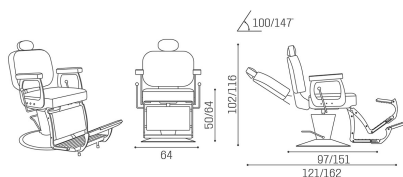

Colour: ☐

All Salon Ambience products are available in a wide choice of colours at no extra cost!

All Salon Ambience products are available in a wide choice of colours at no extra cost!