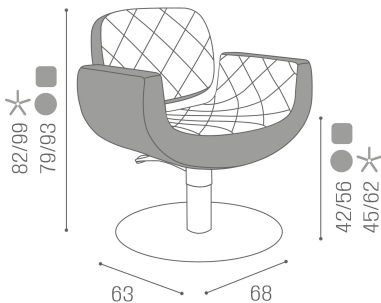

MATERIALS

Internal structure in wood and foam
Skai® upholstery

All Salon Ambience products are available in a wide choice of colours at no extra cost!