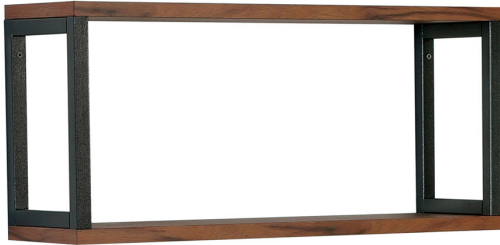

## Eye: Hairdressing display

The Eye two shelved wall display completes the range. 80 centimetres long, it boasts an amazing industrial design combining with the Urban Line overall style.

### ARTICOLI

RT/095 Eye, wall display

### MATERIALS

Painted metal structure.

Tops available in the following materials:

IN PHOTO MATERIAL: VINTAGE 01

*Le immagini sono fornite al solo scopo illustrativo e non costituiscono elemento contrattuale*