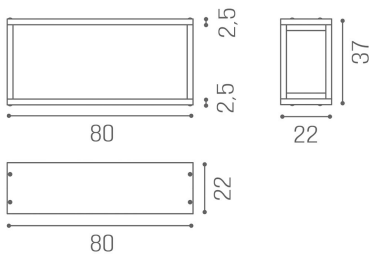

Salon Ambience

100% MADE IN ITALY

Via Lazzaretti 12 - 42122 - Reggio Emilia - Italy

Salon Ambience Italia - +39 0522 276740

International Sales - +39 0522 276755

Numero verde - 800 144552

Fax - +39 0522 276767

E-mail: info@salonambience.com

<https://www.facebook.com/salonambiencegroup>

<https://www.instagram.com/salonambiencegroup/>

<https://www.youtube.com/channel/UCqTdWM-4_65Tr0Jul82kSCQ>