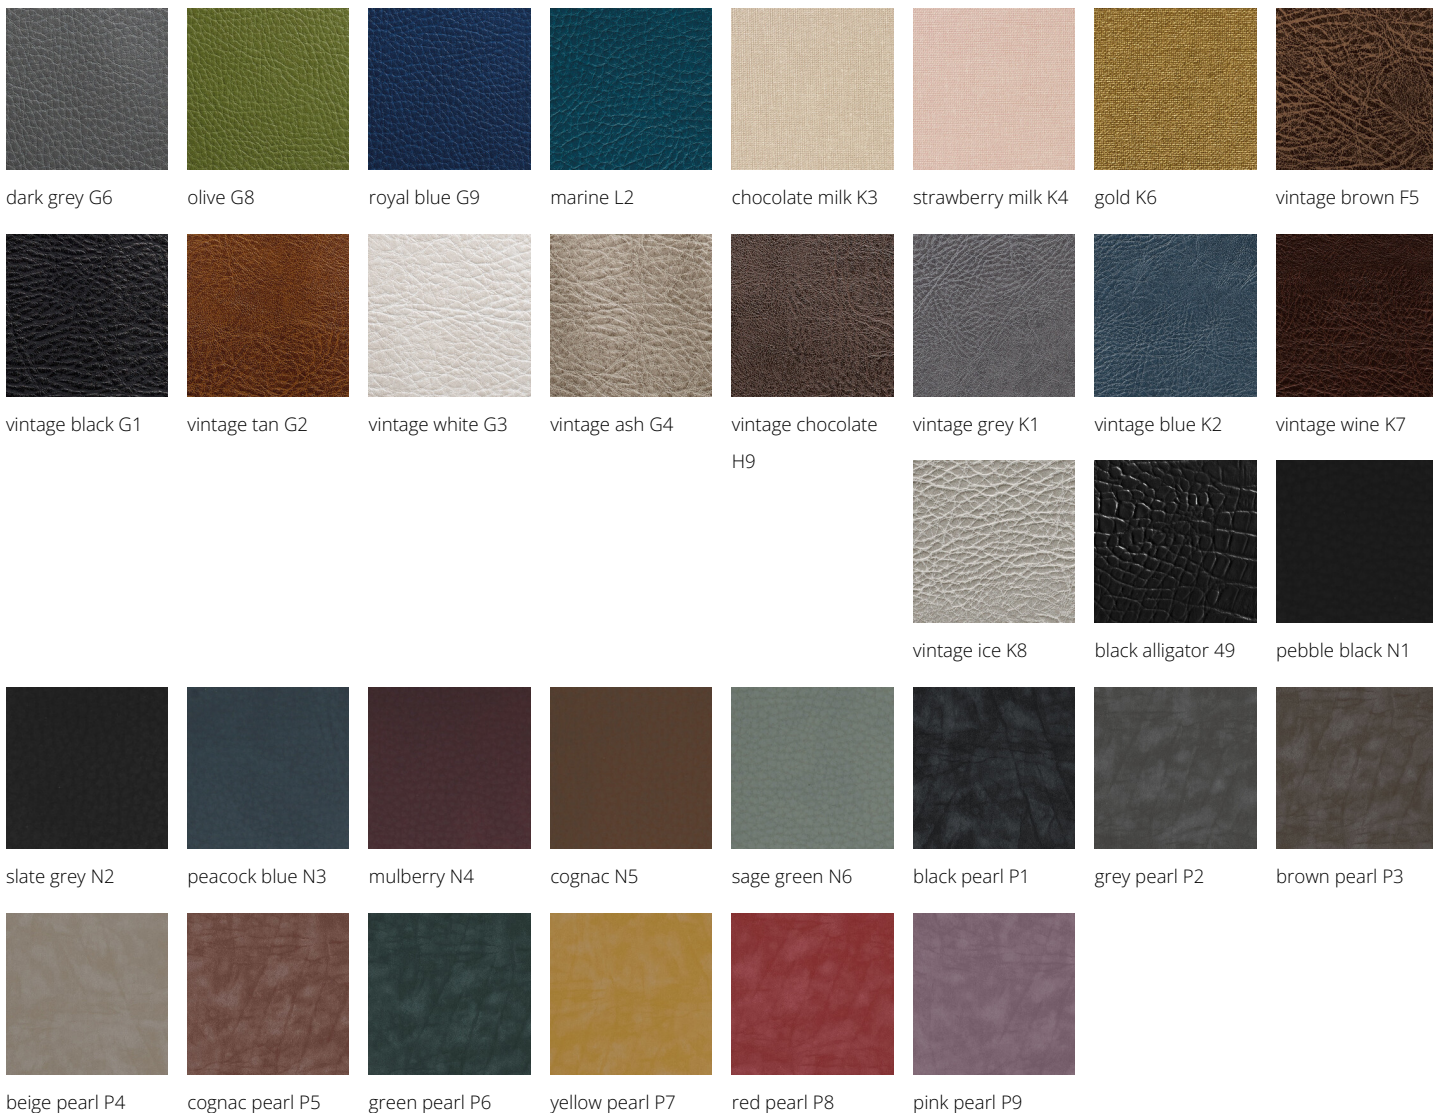

champagne 10

black coffee 59

hot chocolate 60

milk 61

tea 62

cappuccino 63

espresso 64

light grey G5

Salon Ambience

100% MADE IN ITALY

Via Lazzaretti 12 - 42122 - Reggio Emilia - Italy

Salon Ambience Italia - +39 0522 276740

International Sales - +39 0522 276755

Numero verde - 800 144552

Fax - +39 0522 276767

E-mail: info@salonambience.com

<https://www.facebook.com/salonambiencegroup>

<https://www.instagram.com/salonambiencegroup/>

<https://www.youtube.com/channel/UCqTdWM-4_65Tr0Jul82kSCQ>