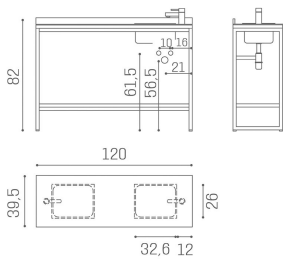

Camden: Friseurschränke für Mixecken

Der Camden einen industriellen Charme aus und lässt sich perfekt mit der Urban Linie kombinieren. Außerdem ist der Camden praktisch und funktional. Ausgestattet mit einer Glasplatte auf Holz, ist es mit rechtem, linkem oder ohne Becken und mit Wäschesackoption (ACC/200) erhältlich.

ARTICOLI

WO/200 Camden service cabinet cm 120

WO/201 Camden service cabinet cm 120 with rh basin

WO/202 Camden service cabinet cm 120 with lh basin

ABMESSUNGEN

Stainless steel sink

Chrome drains

Laminate top with tempered glass

Painted steel metal structure

Finishes available in the following materials:

Salon Ambience

100% MADE IN ITALY

Via Lazzaretti 12 - 42122 - Reggio Emilia - Italy

Salon Ambience Italia - +39 0522 276740

International Sales - +39 0522 276755

Numero verde - 800 144552

Fax - +39 0522 276767

E-mail: info@salonambience.com

<https://www.facebook.com/salonambiencegroup>

<https://www.instagram.com/salonambiencegroup/>

<https://www.youtube.com/channel/UCqTdWM-4_65Tr0Jul82kSCQ>