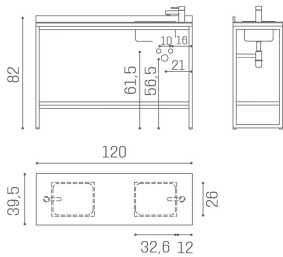

Camden: Friseurschränke für Mixecken

Der Camden einen industriellen Charme aus und lässt sich perfekt mit der Urban Linie kombinieren. Außerdem ist der Camden praktisch und funktional. Ausgestattet mit einer Glasplatte auf Holz, ist es mit rechtem, linkem oder ohne Becken und mit Wäschesackoption (ACC/200) erhältlich.

ARTICOLI

WO/200 Camden service cabinet cm 120

WO/201 Camden service cabinet cm 120 with rh basin

WO/202 Camden service cabinet cm 120 with lh basin

ABMESSUNGEN

Stainless steel sink

Chrome drains

Laminate top with tempered glass

Painted steel metal structure

Finishes available in the following materials:

Salon Ambience

100% MADE IN ITALY

Via Lazzaretti 12 - 42122 - Reggio Emilia - Italy

Salon Ambience Italia - +39 0522 276740

International Sales - +39 0522 276755

Numero verde - 800 144552

Fax - +39 0522 276767

E-mail: info@salonambience.com

<https://www.facebook.com/salonambiencegroup>

<https://www.instagram.com/salonambiencegroup/>

<https://www.youtube.com/channel/UCqTdWM-4_65Tr0Jul82kSCQ>