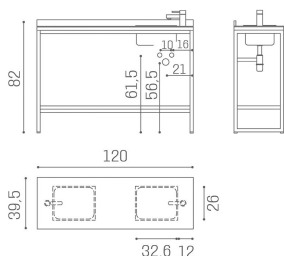

Camden: Hairdressing cabinets for washarea

The Camden backwash cabinet boasts an industrial charm, perfectly combining with the Urban Line. Plus, Camden is practical and functional. Equipped with a laminate top with tempered glass, it is available with right, left, or without basin, and with laundry bag option (ACC/200).

ARTICOLI

WO/200 Camden service cabinet cm 120

WO/201 Camden service cabinet cm 120 with rh basin

WO/202 Camden service cabinet cm 120 with lh basin

MATERIALS

Stainless steel sink

Chrome drains

Laminate top with tempered glass

Painted steel metal structure

Finishes available in the following materials:

Salon Ambience

100% MADE IN ITALY

Via Lazzaretti 12 - 42122 - Reggio Emilia - Italy

Salon Ambience Italia - +39 0522 276740

International Sales - +39 0522 276755

Numero verde - 800 144552

Fax - +39 0522 276767

E-mail: info@salonambience.com

<https://www.facebook.com/salonambiencegroup>

<https://www.instagram.com/salonambiencegroup/>

<https://www.youtube.com/channel/UCqTdWM-4_65Tr0Jul82kSCQ>