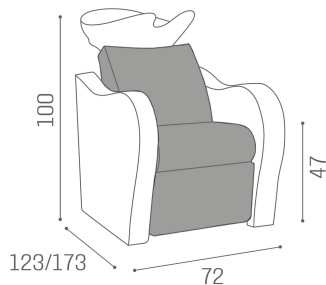

Colours: A ☐ B ☐

All Salon Ambience products are available in a wide choice of colours at no extra cost!