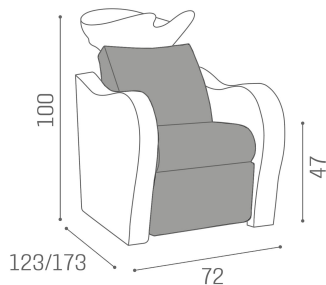

Colours: A ☐ B ☐

All Salon Ambience products are available in a wide choice of colours at no extra cost!

Luxury: Wash unit for hairdresser

The stunning Luxury shampoo unit from Salon Ambience offers amazing comfort and style - a refined, beautifully crafted shampoo unit that is available in the fixed version, with electric leg rest or with electric leg rest and shiatsu massage. In addition, Luxury is also available in a two, or more seater version.

The shiatsu massage mechanism is specifically designed to relax the muscles and ease tension in the lumbar, sacrum and dorsal areas, leaving a feeling of lightness, tone and relaxation in the client. The massage works on four different pressure points and has a wider working surface than current shiatsu systems.

ARTICOLI

WU/015/B Luxury wash unit with electric legrest, shiatsu massage and white basin

WU/015/M Luxury wash unit with electric leg rest, shiatsu massage and matt black basin

WU/015/N Luxury wash unit with electric legrest, shiatsu massage and black basin

WU/016/B Luxury wash unit electric legrest whit white basin

WU/016/M Luxury wash unit with electric leg rest with matt black basin

WU/016/N Luxury wash unit electric legrest with black basin

WU/018/B Luxury shampoo unit basic model, white basin

WU/018/M Luxury shampoo unit basic model with matt black basin

WU/018/N Luxury shampoo unit basic model with black basin

WU/120/B Luxury double wash unit with electric legrest, shiatsu massage and white basin

WU/120/M Luxury double wash unit with shiatsu massage, electric leg rest and matt black basin

WU/120/N Luxury double wash unit with electric legrest, shiatsu massage and black basin

WU/121/B Luxury double wash unit with electric legrest and white basin

WU/121/M Luxury double wash unit with electric leg rest and matt black basin

WU/121/N Luxury double wash unit with electric legrest and black basin

WU/128/B Luxury double wash unit basic model with white basin

WU/128/M Luxury double wash unit basic model with matt black basin

WU/128/N Luxury double wash unit basic model with black basin

WU/130/B Luxury, triple shampoo unit with electric legrest, shiatsu massage and white basin

WU/130/M Luxury, triple shampoo unit with shiatsu massage, electric leg rest and matt black basin