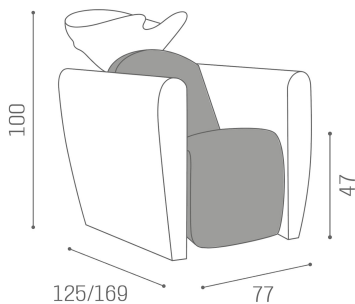

Colours: A ☐ B ☐

All Salon Ambience products are available in a wide choice of colours at no extra cost!

Legend: Wash unit for hairdresser

The extraordinary and innovative Salon Ambience wash unit, is a Legend! Added to the already incredible comfort of Salon Ambience products, the Legend has the latest generation chaiselongue mechanism: the reclining backrest, the tilting seat and the electric legrest move in synchrony reaching a near complete horizontal position, for unimaginable comfort. In addition, the Legend is also available with a shiatsu massage option for total comfort. On top of that, the Legend boasts a timeless style, with curved shapes and a vintage character, it will be a real design statement in your salon!

ARTICOLI

WU/510/B Legend, wash unit with shiatsu massage, electric leg rest, white basin

WU/510/M Legend, wash unit with shiatsu massage, electric leg rest, matt black basin

WU/510/N Legend, wash unit with shiatsu massage, electric leg rest, black basin

WU/511/B Legend, wash unit with electric leg rest, white basin

WU/511/M Legend, wash unit with electric leg rest, matt black basin

WU/511/N Legend, wash unit with electric leg rest, black basin

WU/512/B Legend, wash unit basic model, white basin

WU/512/M Legend, wash unit basic model, matt black basin

WU/512/N Legend, wash unit basic model, black basin

WU/520/B Legend, double wash unit with shiatsu massage, electric leg rest, white basin

WU/520/M Legend, double wash unit with shiatsu massage, electric leg rest, matt black basin

WU/520/N Legend, double wash unit with shiatsu massage, electric leg rest, black basin

WU/521/B Legend, double wash unit with electric leg rest, white basin

WU/521/M Legend, double wash unit with electric leg rest, matt black basin

WU/521/N Legend, double wash unit with electric leg rest, black basin

WU/522/B Legend, double wash unit basic model, white basin

WU/522/M Legend, double wash unit basic model, matt black basin

WU/522/N Legend, double wash unit basic model, black basin

WU/530/B Legend, triple wash unit with shiatsu massage, electric leg rest, white basin

WU/530/M Legend, wash unit with shiatsu massage, electric leg rest, matt black basin

WU/530/N Legend, wash unit with shiatsu massage, electric leg rest, black basin

WU/531/B Legend, triple wash unit with electric leg rest, white basin

WU/531/M Legend, triple wash unit with electric leg rest, matt black basin

basin