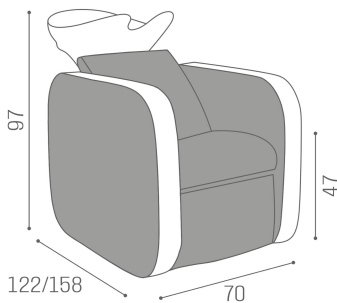

Colours: A ☐ B ☐

All Salon Ambience products are available in a wide choice of colours at no extra cost!

Iconwash: Wash unit for hairdresser

Iconwash makes this shampoo unit a future classic! The stylish form of the rounded armrests combines beautifully with the seat and backrest, creating an updated minimalist style while still offering incredible comfort. In addition to the fantastic design, the IconWash comes complete with a practical shelf underneath the tilting ceramic basin, adding additional storage space to this compact shampoo unit! Moreover, the Iconwash is available with or without electric leg rest, and in a two or more seater version.

ARTICOLI

WU/170/B Iconwash shampoo unit with electric legrest and white basin

WU/170/M Iconwash shampoo unit with electric legrest and matt black basin

WU/170/N Iconwash shampoo unit with electric legrest and black basin

WU/171/B Iconwash shampoo unit basic model with white basin

WU/171/M Iconwash shampoo unit with basic model and matt black basin

WU/171/N Iconwash shampoo unit with basic model and black basin

WU/180/B Iconwash shampoo unit with electric legrest and white basin

WU/180/M Iconwash shampoo unit with electric legrest and matt black basin

WU/180/N Iconwash shampoo unit with electric legrest and black basin

WU/181/B Iconwash shampoo unit basic model with white basin

WU/181/M Iconwash shampoo unit basic model with matt black basin

WU/181/N Iconwash shampoo unit basic model with black basin

WU/190/B Iconwash shampoo unit with electric legrest and white basin

WU/190/M Iconwash shampoo unit with electric legrest and matt black basin

WU/190/N Iconwash shampoo unit with electric legrest and black basin

WU/191/B Iconwash shampoo unit basic model with white basin

WU/191/M Iconwash shampoo unit basic model with matt black basin

WU/191/N Iconwash shampoo unit basic model with black basin

MATERIALS

Internal structure in metal, wood and foam

Skai® upholstery

Ceramic basin, mixer and shower with anti-drip system