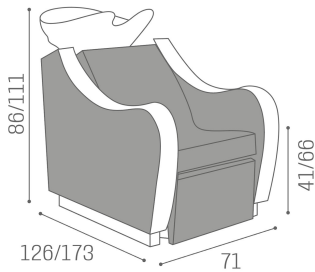

Colours: A ☐ B ☒

All Salon Ambience products are available in a wide choice of colours at no extra cost!

Gravity: Wash unit for hairdresser

Gravity is the next-generation shampoo unit specifically conceived to improve the hairdresser's quality of work life. The shampoo unit is specifically designed to reduce back pain affecting many hair salon staff, thanks to a sophisticated mechanism allowing to adjust the height of the whole structure, raising or lowering it until reaching the ideal working height. In addition, Gravity is available with or without electric leg rest and Shiatsu massage, ensuring the maximum comfort for the customer.

ARTICOLI

WU/155/B Gravity wash unit with electric legrest, rising mechanism, massage and white basin

WU/155/M Gravity wash unit with electric legrest, rising mechanism, massage and matt black basin

WU/155/N Gravity wash unit with electric legrest, rising mechanism, massage and black basin

WU/150/B Gravity wash unit with electric legrest, rising mechanism and white basin

WU/150/M Gravity wash unit with electric legrest, rising mechanism and matt black basin

WU/150/N Gravity wash unit with electric legrest, rising mechanism and black basin

MATERIALS

Internal structure in metal, wood and foam

Rising mechanism in compliance with EN ISO 14738:2008

Skai® upholstery

Ceramic basin, mixer and shower with anti-drip system

All Salon Ambience products are available in a wide choice of colours at no extra cost!