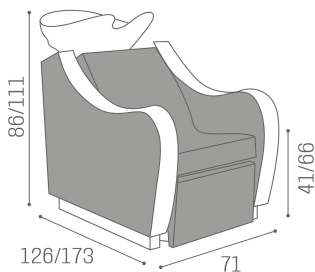

Colours: A ☐ B ☒

All Salon Ambience products are available in a wide choice of colours at no extra cost!

Gravity: Wash unit for hairdresser

Gravity is the next-generation shampoo unit specifically conceived to improve the hairdresser's quality of work life. The shampoo unit is specifically designed to reduce back pain affecting many hair salon staff, thanks to a sophisticated mechanism allowing to adjust the height of the whole structure, raising or lowering it until reaching the ideal working height. In addition, Gravity is available with or without electric leg rest and Shiatsu massage, ensuring the maximum comfort for the customer.

ARTICOLI

WU/155/B Gravity wash unit with electric legrest, rising mechanism, massage and white basin

WU/155/M Gravity wash unit with electric legrest, rising mechanism, massage and matt black basin

WU/155/N Gravity wash unit with electric legrest, rising mechanism, massage and black basin

WU/150/B Gravity wash unit with electric legrest, rising mechanism and white basin

WU/150/M Gravity wash unit with electric legrest, rising mechanism and matt black basin

WU/150/N Gravity wash unit with electric legrest, rising mechanism and black basin

MATERIALS

Internal structure in metal, wood and foam

Rising mechanism in compliance with EN ISO 14738:2008

Skai® upholstery

Ceramic basin, mixer and shower with anti-drip system

All Salon Ambience products are available in a wide choice of colours at no extra cost!