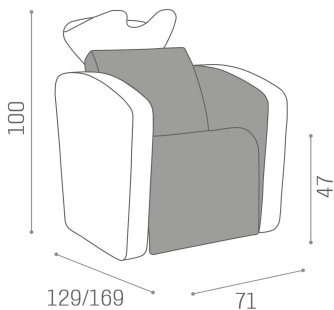

Colours: A ☐ B ☐

All Salon Ambience products are available in a wide choice of colours at no extra cost!

Sublime: Wash unit for hairdresser

The Sublime goes beyond the boundaries of style and innovation. Based on a winning design, the wash unit is now even more comfortable! The Sublime has been improved thanks to a latest generation chaise longue mechanism: the reclining backrest, the tilting seat and the electric leg rest move in synchrony reaching a near complete horizontal position, for unimaginable comfort. On top of that, the Sublime is also equipped with shiatsu massage system for total comfort even during longer treatments - simply sublime! In addition, Sublime is also available in 2 and 3 seater versions!

ARTICOLI

WU/160/B Sublime, wash unit with shiatsu massage, chaise longue mechanism, white basin

WU/160/M Sublime, wash unit with shiatsu massage, chaise longue mechanism, matt black basin

WU/160/N Sublime, wash unit with shiatsu massage, chaise longue mechanism, black basin

WU/161/B Sublime, wash unit with chaise longue mechanism, white basin

WU/161/M Sublime, wash unit with chaise longue mechanism, matt black basin

WU/161/N Sublime, wash unit with chaise longue mechanism, black basin

WU/162/B Sublime, wash unit basic model, white basin

WU/162/M Sublime, wash unit basic model, matt black basin

WU/162/N Sublime, wash unit basic model, black basin

WU/620/B Sublime, double wash unit with shiatsu massage, chaise longue mechanism, white basin

WU/620/M Sublime, double wash unit with shiatsu massage, chaise longue mechanism, matt black basin

WU/620/N Sublime, double wash unit with shiatsu massage, chaise longue mechanism, black basin

WU/621/B Sublime, double wash unit with chaise longue mechanism, white basin

WU/621/M Sublime, double wash unit with chaise longue mechanism, matt black basin

WU/621/N Sublime, double wash unit with chaise longue mechanism, black basin

WU/622/B Sublime, double wash unit basic model, white basin

WU/622/M Sublime, double wash unit basic model, matt black basin

WU/622/N Sublime, double wash unit basic model, black basin

WU/630/B Sublime, triple wash unit with shiatsu massage, chaise longue mechanism, white basin

WU/630/M Sublime, triple wash unit with shiatsu massage, chaise longue mechanism, matt black basin

WU/630/N Sublime, triple wash unit with shiatsu massage, chaise longue mechanism, black basin