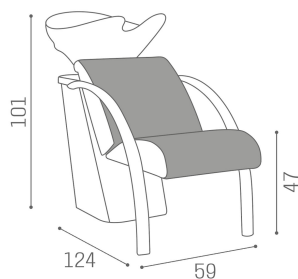

### MATERIALS

Internal structure in metal, wood and foam

Chrome armrests

Skai® upholstery

Ceramic basin, mixer and shower with anti-drip system

IN PHOTO COLOUR: CHOCOLATE MILK K3

*Le immagini sono fornite al solo scopo illustrativo e non costituiscono elemento contrattuale*