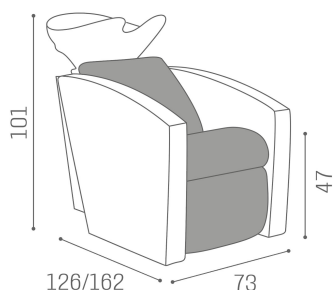

Colours: A ☐ B ☐

All Salon Ambience products are available in a wide choice of colours at no extra cost!

All Salon Ambience products are available in a wide choice of colours at no extra cost!