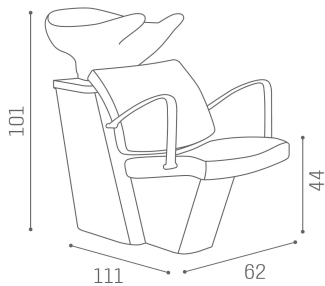

Colour: ☐

All Salon Ambience products are available in a wide choice of colours at no extra cost!

All Salon Ambience products are available in a wide choice of colours at no extra cost!