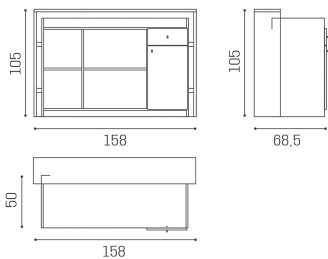

Millennium: Theken

Die Theke Millennium verfügt über essentielle Linien und ist in zwei schönen Versionen erhältlich. Für einen minimalistischen und modernen Stil wählen Sie die Version mit hinterleuchteter weißer Plexiglasfront. Für ein anspruchsvolleres und eleganteres Design wählen Sie die Version mit gepolsterter Front. Die Frontplatte kann durch Auswahl aus einer breiten Palette von Farben ohne zusätzliche Kosten angepasst werden. Die Struktur der Rezeption ist sehr funktional, ausgestattet mit Schubladen und Staufächern.

RD/035

3 x 18W

einstellbare TRICOLOR LED-Beleuchtung in drei Kelvin-Abstufungen:
warm 3000K / neutral 4000K / kalt 6500K

ARTICOLI

RD/035 reception desk Millennium with white ash structure and backlit plexiglass front

RD/037 reception desk Millennium with white ash structure and upholstered front panel

RD/039 reception desk Millennium with white ash structure and backlit RGB multicolour plexiglass front

ABMESSUNGEN

Structure in white ash melamine

Backlit plexiglass front panel or upholstered

Alle Salon Ambience Produkte sind in einer großen Farbauswahl ohne Aufpreis erhältlich!