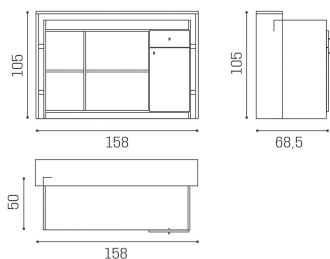

## Millennium: Reception desk for hairdresser

The Millennium reception desk boasts essential lines and is available in two beautiful versions. For a minimal and modern style, choose the version with backlit white plexiglass front. For a more sophisticated and elegant design, choose the version with upholstered front. The front panel can be customized by choosing from a wide range of colours at no extra cost. The structure of the reception desk is very functional, equipped with drawers, and storage compartments.