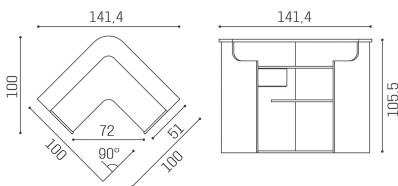

Salon Ambience

100% MADE IN ITALY

Le immagini sono fornite al solo scopo illustrativo e non costituiscono elemento contrattuale

Smart: Theken

Die kluge Wahl für den Empfangsbereich ist da! Dieser stilvolle Empfangstresen aus weißem Melamin erregt beim Betreten des Salons Aufmerksamkeit, mit einer gepolsterten Frontplatte (in einer großen Auswahl an Farben erhältlich), die sich in einem 90°-Winkel krümmt, so dass die Theke auf unterschiedliche Weise positioniert werden kann, während er dennoch kompakt genug ist, um zusätzlichen Platz im Empfangsbereich zu schaffen. LED-Beleuchtung akzentuiert die Form der gepolsterten Frontplatte schön und verleiht gleichzeitig der Rezeption Bedeutung. Die Theke Smart ist auch mit seitlichen Vitrinen und seitlichen Aufbewahrungsschränken erhältlich. Equipped with service shelves and drawer with key!

LED Beleuchtung umlaufend
30W - 1900 Lumen - 4500 Kelvin
neutralweißes Licht

Seitliches Display mit Beleuchtung:
4W - 400 Lumen
einstellbare TRICOLOR LED-Beleuchtung in drei Kelvin-Abstufungen:
kalt 3000K / neutral 4000K / warm 6500K

ARTICOLI

RD/260 reception desk with white ash structure and upholstered front panel

RD/262 reception desk with white ash structure, upholstered front panel and side cabinet

RD/264 reception desk with white ash structure, upholstered front panel and side display

RD/266 reception desk with white ash structure, upholstered front panel, side cabinet and display

ABMESSUNGEN

White ash melamine structure
Front panel covered in skai®
Front upholstered panel with LED lighting

Alle Salon Ambience Produkte sind in einer großen Farbauswahl ohne Aufpreis erhältlich!