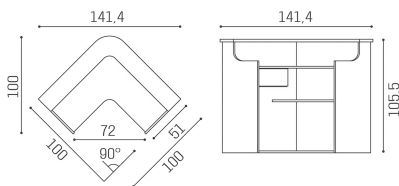

Salon Ambience

100% MADE IN ITALY

Le immagini sono fornite al solo scopo illustrativo e non costituiscono elemento contrattuale

Smart: Reception desk for hairdresser

The Smart choice for the reception area has arrived! This stylish reception desk in white ash melamine commands attention upon entering the salon, with an upholstered front panel (available in a wide choice of colours) that curves at a 90° angle, allowing for the desk to be positioned in different ways, while still being compact enough to create extra space in the reception area. LED lighting beautifully accentuates the form of the upholstered front panel, while also adding importance to the reception desk. The Smart is also available with side display cabinets and side storage cabinets (also available separately). Equipped with service shelves and drawer with key!

30W - 1900 lumen - 4500 kelvin
natural white

Side display with lighting:
4w - 400 lumen
adjustable TRICOLOR LED lighting in three kelvin gradations
cold 3000K neutral 4000K warm 6500K

ARTICOLI

RD/260 reception desk with white ash structure and upholstered front panel

RD/262 reception desk with white ash structure, upholstered front panel and side cabinet

RD/264 reception desk with white ash structure, upholstered front panel and side display

RD/266 reception desk with white ash structure, upholstered front panel, side cabinet and display

MATERIALS

White ash melamine structure
Front panel covered in skai®
Front upholstered panel with LED lighting

All Salon Ambience products are available in a wide choice of colours at no extra cost!