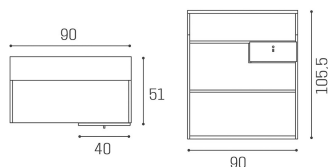

## Impact: Reception desk for hairdresser

A compact yet eye-catching reception desk, the Impact is perfect for smaller salons looking to make the most of their space! In white ash wood style laminate, the Impact offers ample workspace and comes complete with additional storage shelf and drawer. The front of the Impact stands out thanks to its upholstered front panel, available in a wide choice of colours at no extra cost! The Impact is available in four versions (single, with cabinet, with display or with cabinet and display) and can also be combined with the best-selling Form and Smart reception desks.

Characterized by service shelves and drawer with key!

Side display with lighting:

4w - 400 lumen

adjustable TRICOLOR LED lighting in three kelvin gradations  
cold 3000K neutral 4000K warm 6500K