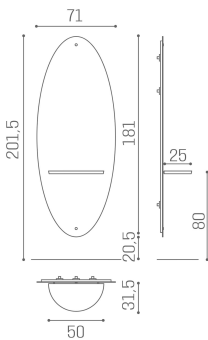

## Mercury: Hairdressing mirror

Mercury, the elliptical mirror with a clean and minimal look that is always up-to-date, perfect to give a touch of style and elegance to any salon and suitable for all furniture styles. Mercury is equipped with RGB LED lighting, adjustable in colour and intensity and comes complete with work shelf and hairdryer holder, available in aluminium or in different materials.