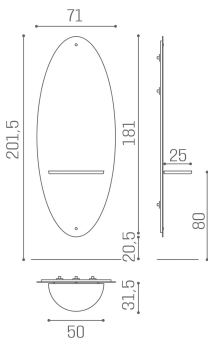

Salon Ambience

100% MADE IN ITALY 

Le immagini sono fornite al solo scopo illustrativo e non costituiscono elemento contrattuale

Mercury: Hairdressing mirror

Mercury, the elliptical mirror with a clean and minimal look that is always up-to-date, perfect to give a touch of style and elegance to any salon and suitable for all furniture styles. Mercury is equipped with RGB LED lighting, adjustable in colour and intensity and comes complete with work shelf and hairdryer holder, available in aluminium or in different materials.