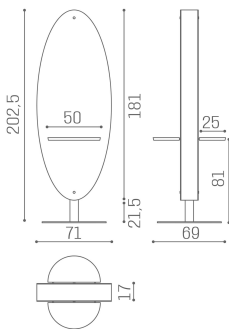

Salon Ambience

100% MADE IN ITALY 

Le immagini sono fornite al solo scopo illustrativo e non costituiscono elemento contrattuale

Mercury Island: Hairdressing mirror

In addition to the wall version, Mercury is also available as a two-seater central island!