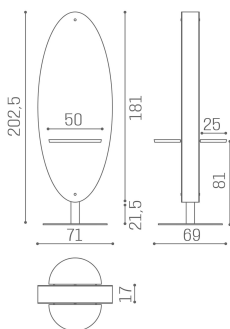

Salon Ambience

100% MADE IN ITALY 

Le immagini sono fornite al solo scopo illustrativo e non costituiscono elemento contrattuale

Mercury Island: Hairdressing mirror

In addition to the wall version, Mercury is also available as a two-seater central island!