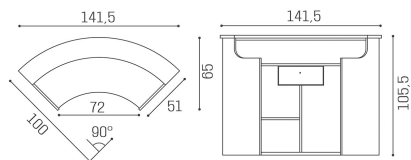

Salon Ambience

100% MADE IN ITALY 

IN PHOTO COLOUR: GOLD K6

Le immagini sono fornite al solo scopo illustrativo e non costituiscono elemento contrattuale

Form: Reception desk for hairdresser

The Form reception desk distinguishes itself thanks to the curved shape of the stylish melamine structure, with this distinct design offering a soft style, while at the same time the materials create a sense of strength and durability. This reception desk certainly attracts attention, thanks to the large, curved front panel being upholstered from a choice of upholstery, making the Form completely suited to many different salon styles. The Form is available in four different versions; reception desk, reception desk with side storage cabinet, reception desk with side display cabinet, and reception desk with both side storage and side display cabinets. Equipped with service shelves and drawer with key!