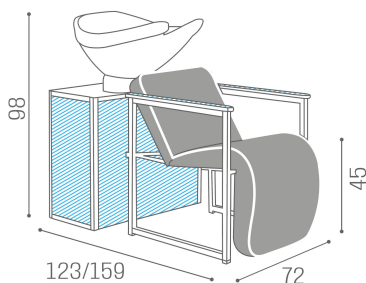

Colours: A ☐ B ☐

All Salon Ambience products are available in a wide choice of colours at no extra cost!

All Salon Ambience products are available in a wide choice of colours at no extra cost!